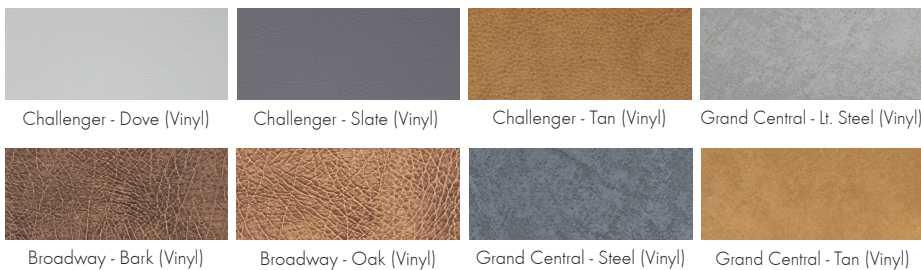

## Powder Coating

Black

Silervane

Goldvane

Pennyvane

Silver

## Seat Cover Fabrics

Challenger - Dove (Vinyl)

Challenger - Slate (Vinyl)

Challenger - Tan (Vinyl)

Grand Central - Lt. Steel (Vinyl)

Broadway - Bark (Vinyl)

Broadway - Oak (Vinyl)

Grand Central - Steel (Vinyl)