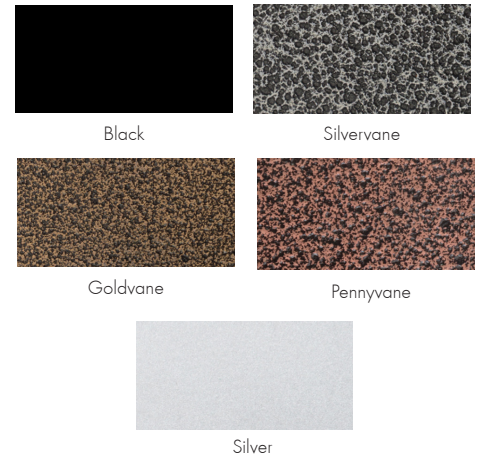

# Wood

Below are the 5 wood options we offer for table tops. All OCS stains are available.

## BROWN MAPLE

OCS - 116 Country Harvest

OCS - 225 Mission Maple

OCS - 226 Coffee

OCS - 227 Rich Cherry

OCS - 228 Rich Tobacco

OCS - 229 Bing Cherry

OCS - 230 Onyx

## Powder Coating

Black

Silervane

Goldvane

Pennyvane

Silver

## Seat Cover Fabrics

Challenger - Dove (Vinyl)

Challenger - Slate (Vinyl)

Challenger - Tan (Vinyl)

Grand Central - Lt. Steel (Vinyl)

Broadway - Bark (Vinyl)

Broadway - Oak (Vinyl)

Grand Central - Steel (Vinyl)